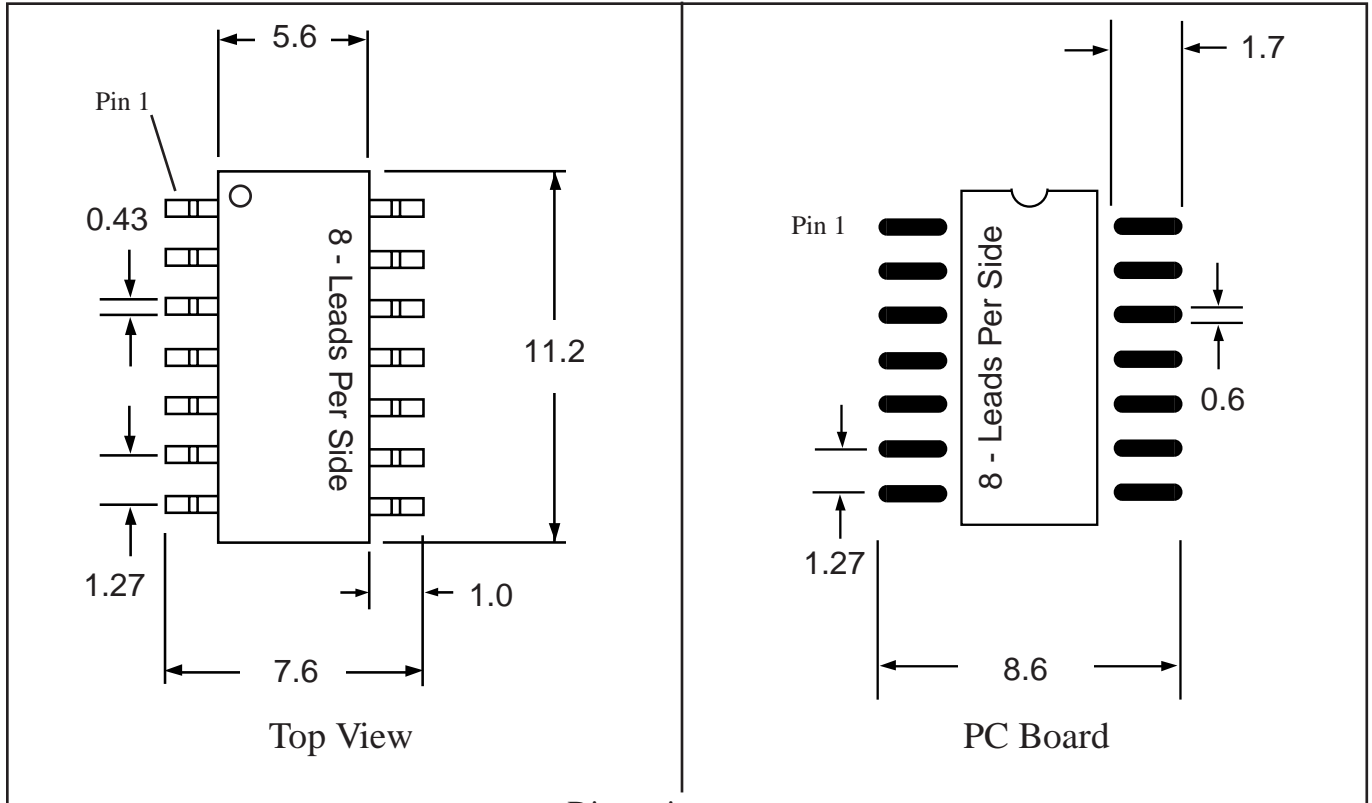

Part # **SOM16**

Leads **16** Pitch **1.27mm (.05")**

Body Size **220mil (5.6mm)**

TopLineTM

Tel 1-714-898-3830

info@topline.tv

Dimensions = mm